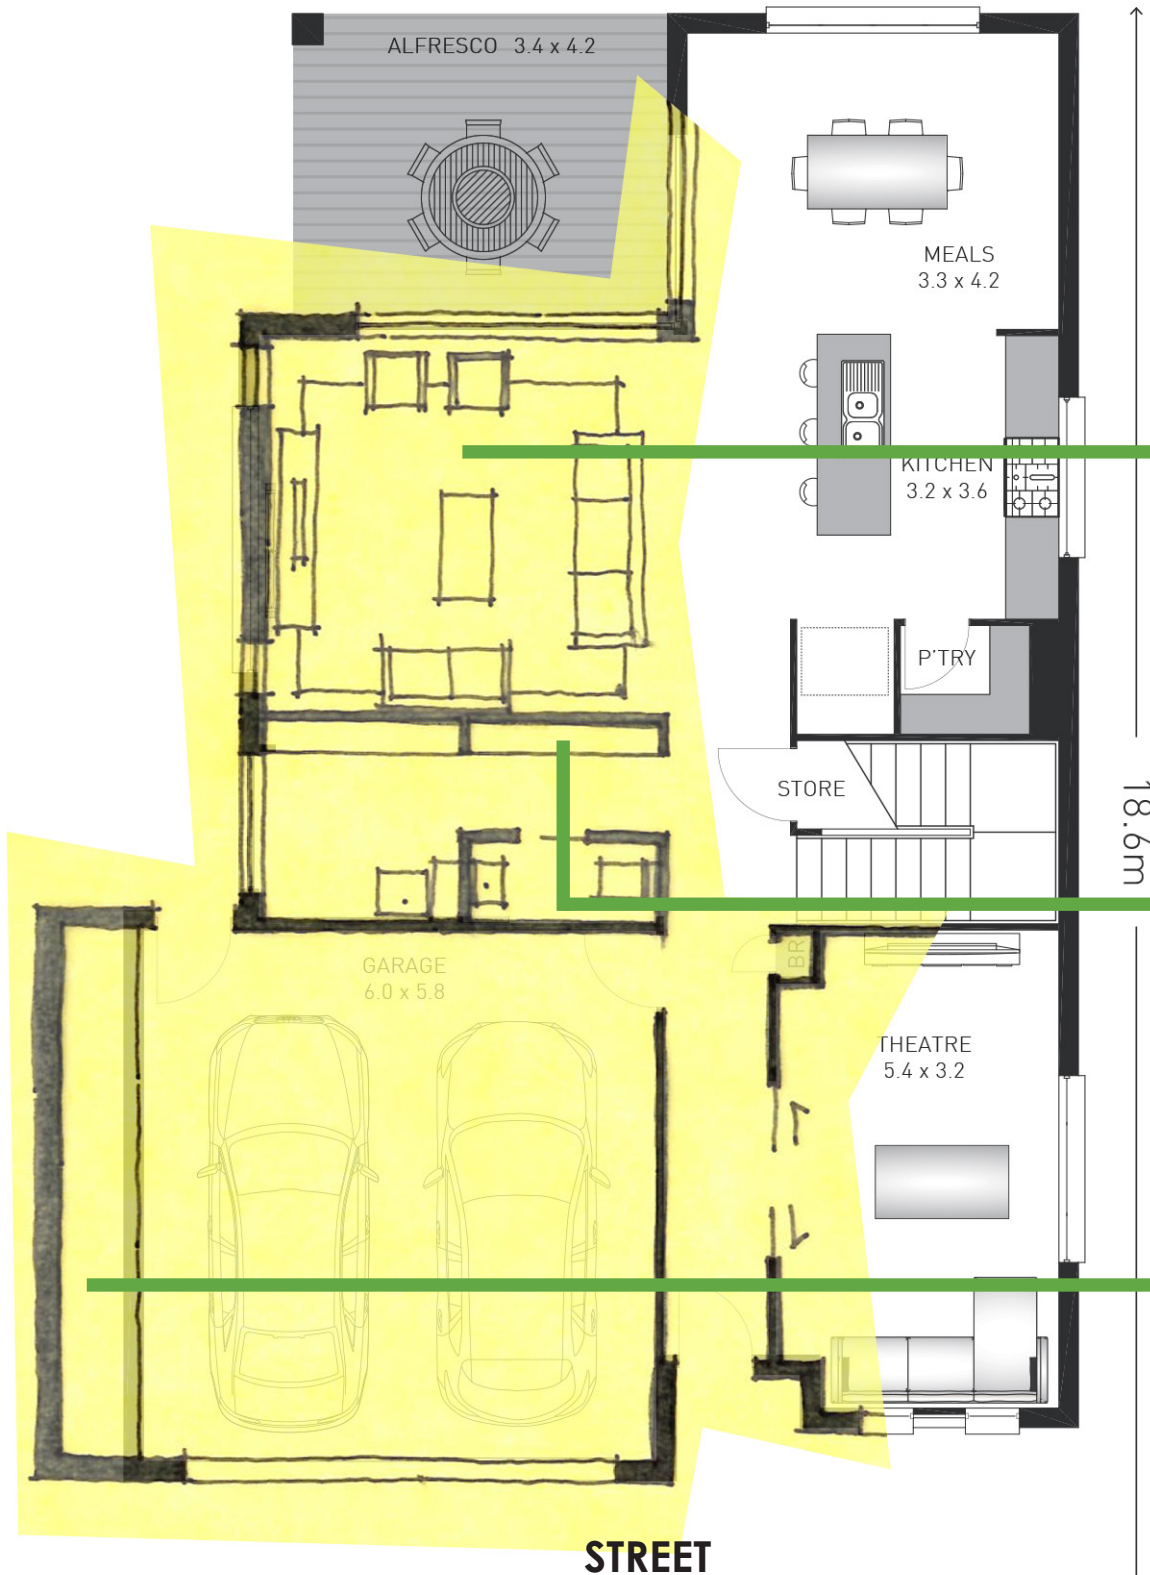

GARDEN

10.8m

Rotate living room furniture 90 deg put TV on wall so visible from kitchen (handy when preparing dinner). Change windows all wall space to position TV.

300mm deep storage to hallway and laundry creates homecoming dumping ground and shelving in laundry extra storage is ALWAYS useful!

Extra garage storage possible if your site permits - handy for bikes, camping gear, outside tools.

ELLISON 31 | LOWER FLOOR

SCALE: NOT TO SCALE

THIS PLAN IS A MODIFICATION OF AUSBUILD PLAN ELLISON 31. MODIFICATION IS COPYRIGHT TO AMELIA LEE | UNDERCOVER ARCHITECT

Unlocking the secrets to creating the best home for your site, your budget, your life.

UNDERCOVER ARCHITECT | AMELIA LEE e: amelia@undercoverarchitect.com t: 0414 999 060

GARDEN

← 9.5m →

16.0m

Change windows in this room to be a high slot so bed can sit against this wall. Will create better privacy and entry into room, and room will feel more spacious.

STREET

ELLISON 31 | UPPER FLOOR

SCALE: NOT TO SCALE

THIS PLAN IS A MODIFICATION OF AUSBUILD PLAN ELLISON 31. MODIFICATION IS COPYRIGHT TO AMELIA LEE | UNDERCOVER ARCHITECT

Unlocking the secrets to creating the best home for your site, your budget, your life.