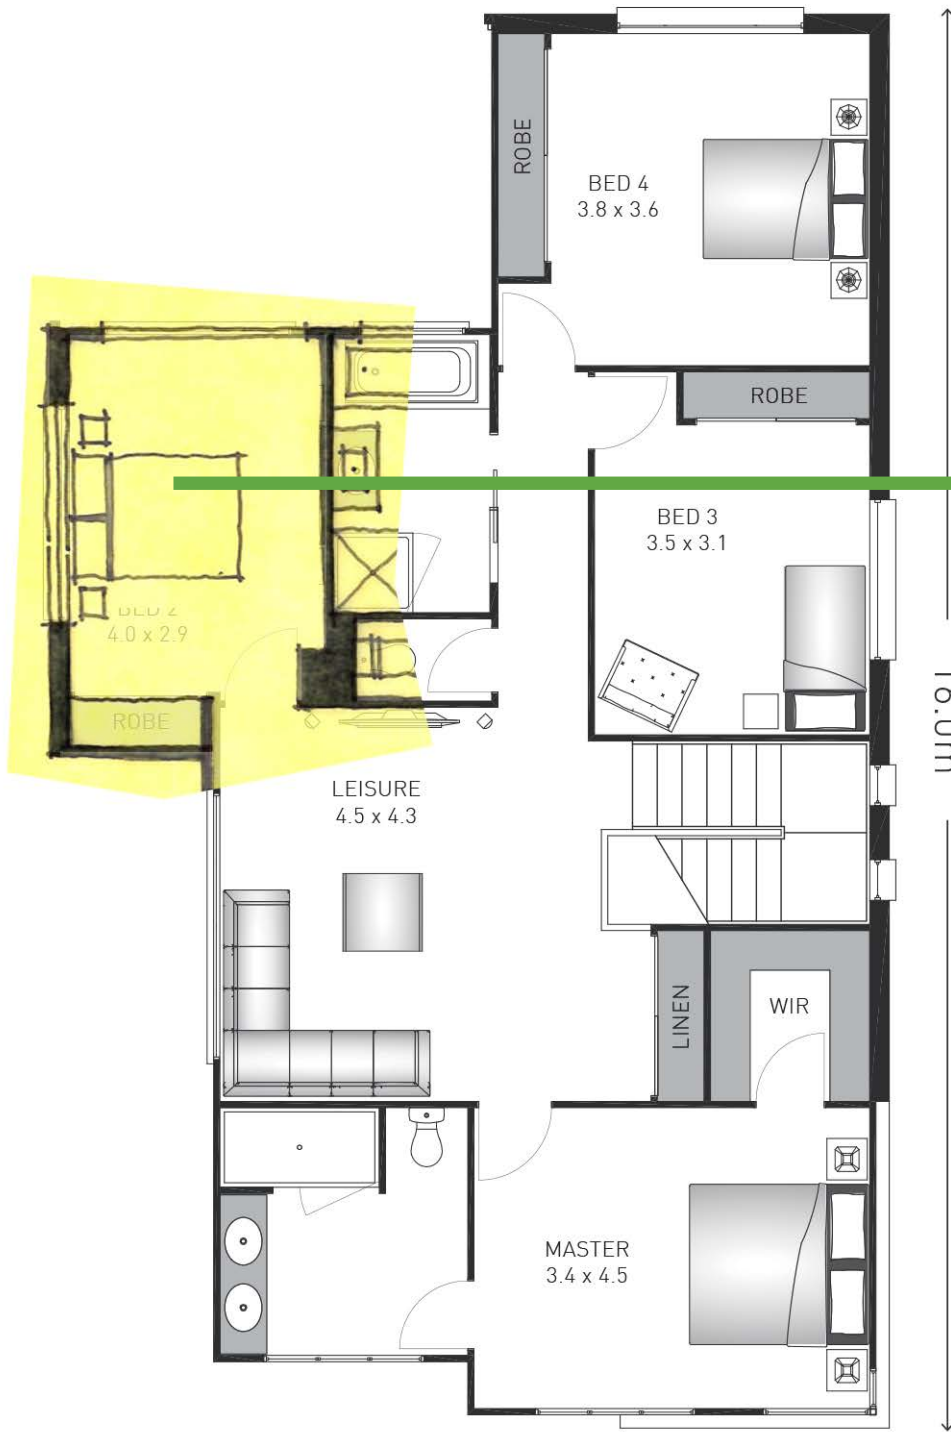

GARDEN

10.8m

Rotate living room furniture 90 deg put TV on wall so visible from kitchen (handy when preparing dinner). Change windows all wall space to position TV.

300mm deep storage to hallway and laundry creates homecoming dumping ground and shelving in laundry extra storage is ALWAYS useful!

Extra garage storage possible if your site permits - handy for bikes, camping gear, outside tools.

ELLISON 31 | LOWER FLOOR

SCALE: NOT TO SCALE

THIS PLAN IS A MODIFICATION OF AUSBUILD PLAN ELLISON 31. MODIFICATION IS COPYRIGHT TO AMELIA LEE | UNDERCOVER ARCHITECT

Unlocking the secrets to creating the best home for your site, your budget, your life.

UNDERCOVER ARCHITECT | AMELIA LEE e: amelia@undercoverarchitect.com t: 0414 999 060

GARDEN

← 9.5m →

16.0m

Change windows in this room to be a high slot so bed can sit against this wall. Will create better privacy and entry into room, and room will feel more spacious.

STREET

ELLISON 31 | UPPER FLOOR

SCALE: NOT TO SCALE

THIS PLAN IS A MODIFICATION OF AUSBUILD PLAN ELLISON 31. MODIFICATION IS COPYRIGHT TO AMELIA LEE | UNDERCOVER ARCHITECT

Unlocking the secrets to creating the best home for your site, your budget, your life.