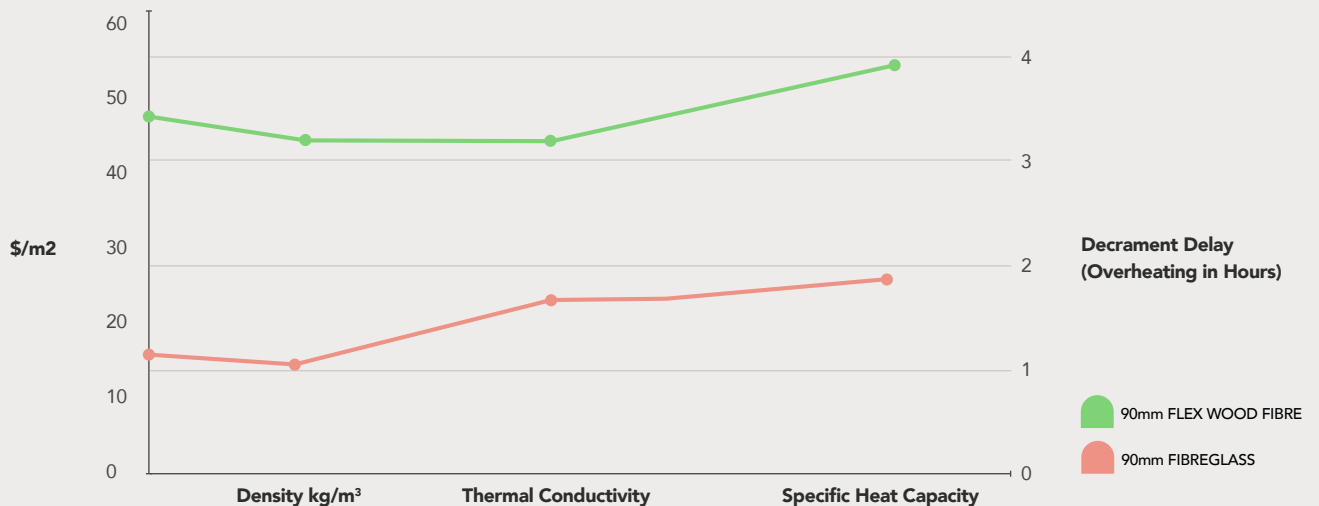

PERFORMANCE EVALUATION

DOLLAR VALUE TO PERFORMANCE VALUE

*Source: greenspec.co.uk (Lime Technology), researchgate.net

PERFORMANCE EVALUATION