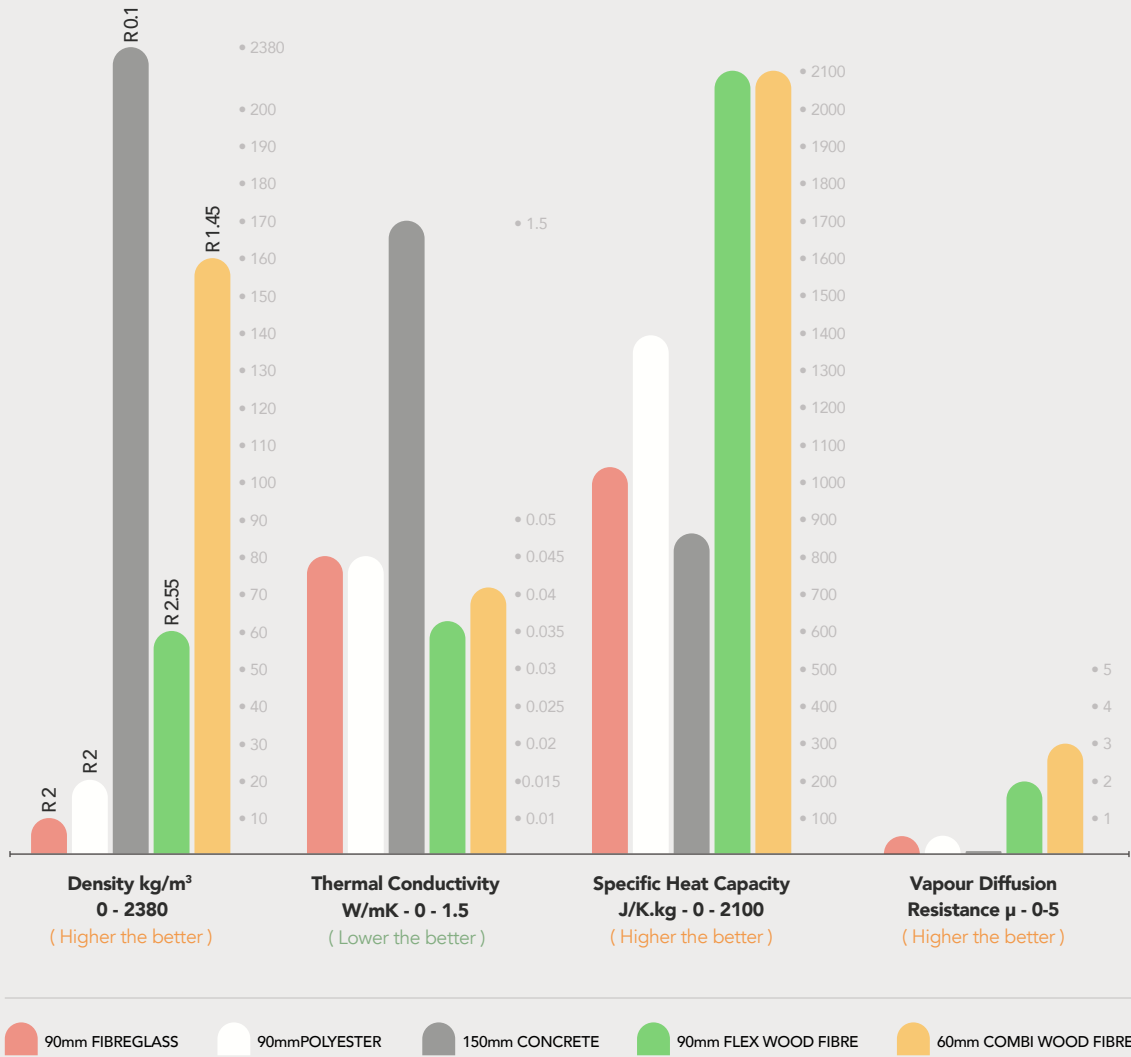

PERFORMANCE EVALUATION

DOLLAR VALUE TO PERFORMANCE VALUE

*Source: greenspec.co.uk (Lime Technology), researchgate.net

PERFORMANCE EVALUATION